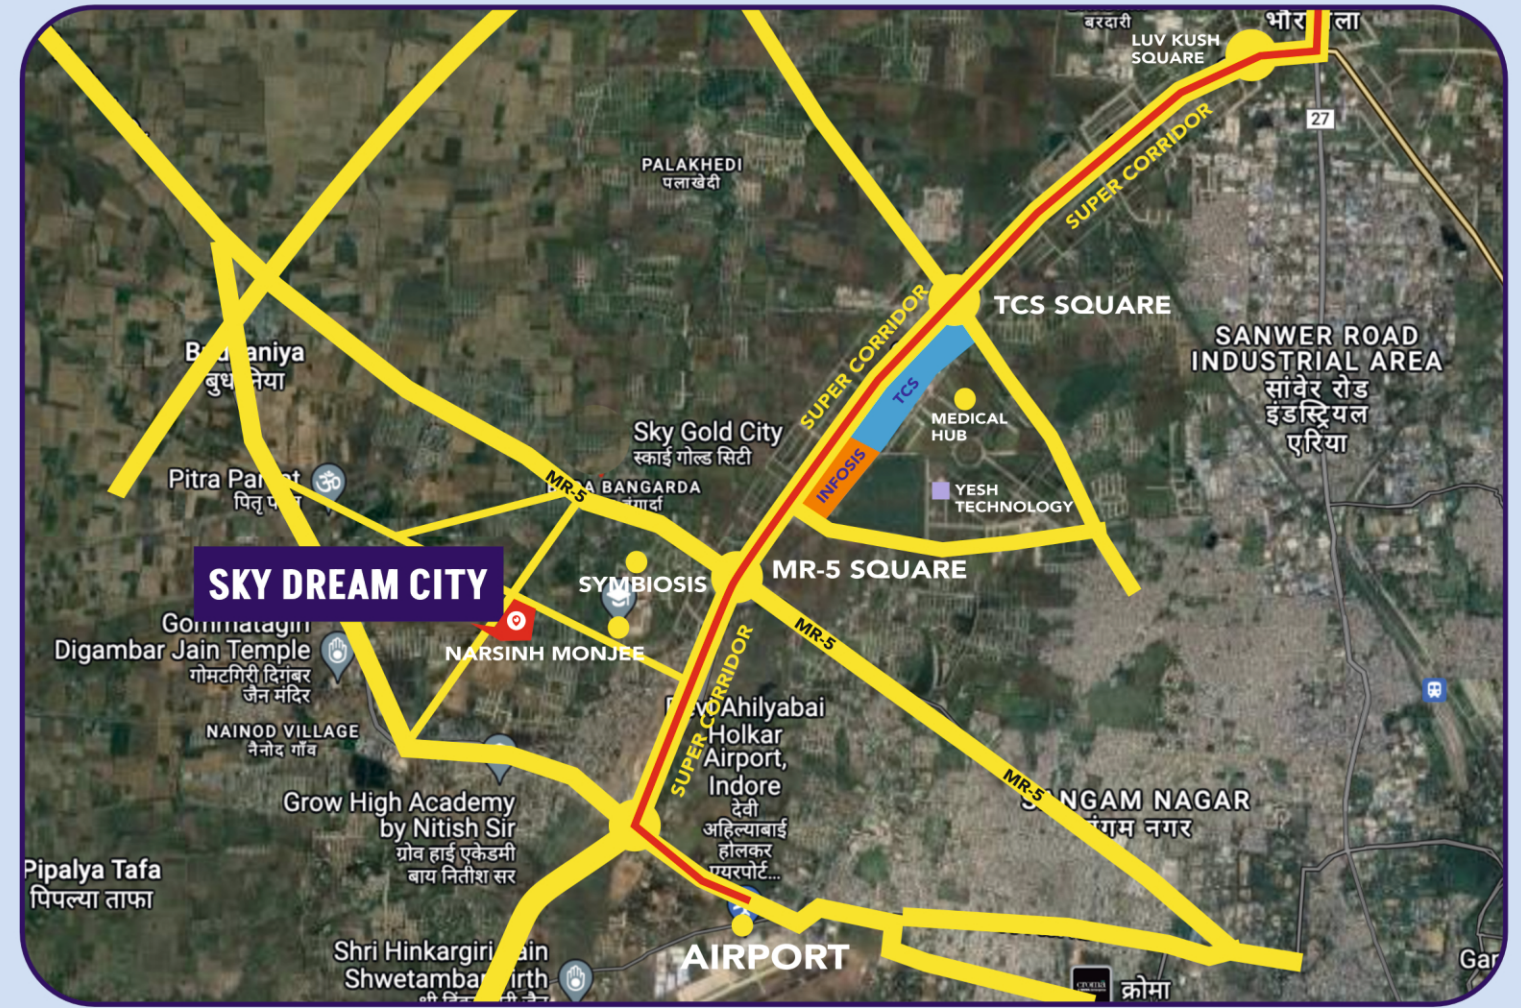

SKY DREAM CITY

RERA NO. P-OTH-23-4386

AMENITIES

Covered campus

30 ft wide Road

Kids Play Arena

STP Treatment

Water Tank

Underground Electricity

LOCATION MAP

Marketed By

SHIVASHISH
INFRATECH PVT. LTD.

Office: Plot no. 02A Sch. No. 169B MR-5 square road,
Super Corridor, Bada Bangarda,, Indore, India 452005

Nearby NMIMS University, Bada Bangada, Indore

Follow Us: /shivashish infratech

SKY DREAM CITY

- 30x50 (1500sqft)**
- 20x60 (1200sqft)**
- 20x50 (1000sqft)**
- 17x50 (850sqft)**
- 20x40 (800sqft)**
- 20x35 (700sqft)**
- 15x40 (600sqft)**